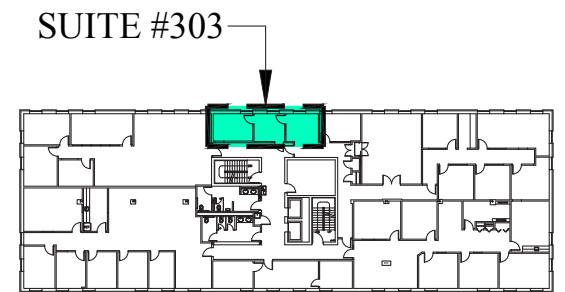

**449 RSF**  
**SUITE #303**  
1661 WORCESTER ROAD  
FRAMINGHAM, MASSACHUSETTS

B\_402MP2

THIRD FLOOR KEY PLAN