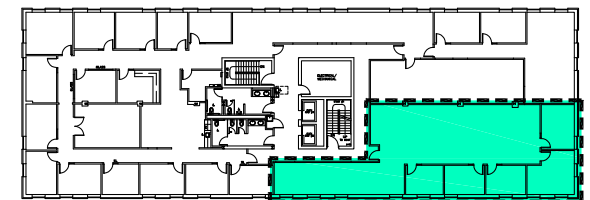

3,101 RSF
SUITE #500

1661 WORCESTER ROAD
FRAMINGHAM, MASSACHUSETTS

G_0224

SUITE #500

FIFTH FLOOR KEY PLAN