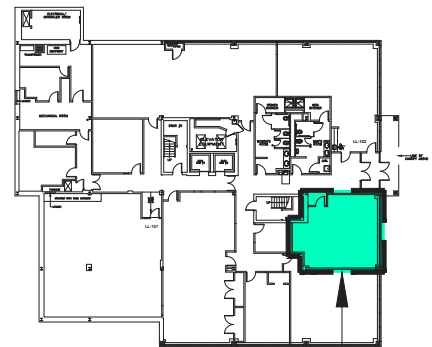

797 RSF
SUITE #LL-101
1671 WORCESTER ROAD
FRAMINGHAM, MASSACHUSETTS
G_0057MP1-101

SUITE #LL-101

LOWER LEVEL FLOOR KEY PLAN