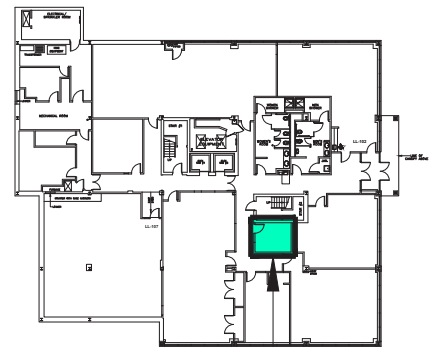

161 RSF
SUITE #LL-109
1671 WORCESTER ROAD
FRAMINGHAM, MASSACHUSETTS
5_0057MP5-109

SUITE #LL-109

LOWER LEVEL FLOOR KEY PLAN