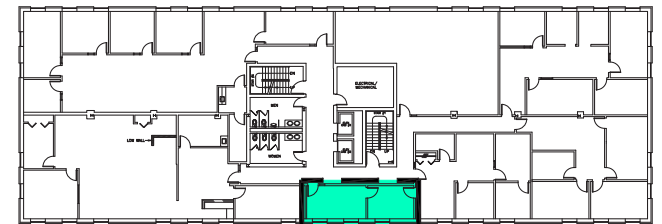

416 RSF SUITE #205

1661 WORCESTER ROAD
FRAMINGHAM, MASSACHUSETTS

E_0144MP2

SUITE #205

SECOND FLOOR KEY PLAN