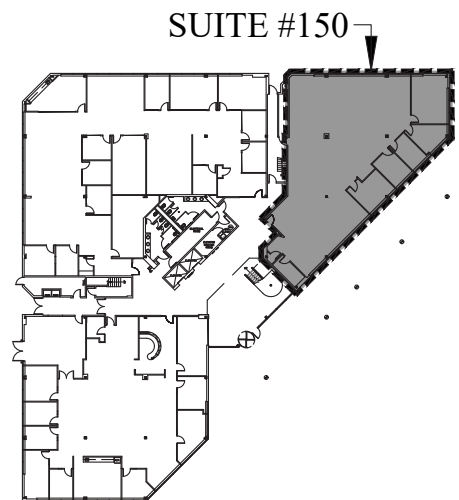

4,921 RSF
SUITE #150
ONE SPEEN STREET
FRAMINGHAM, MASSACHUSETTS

G_0091MP1

FIRST FLOOR KEY PLAN